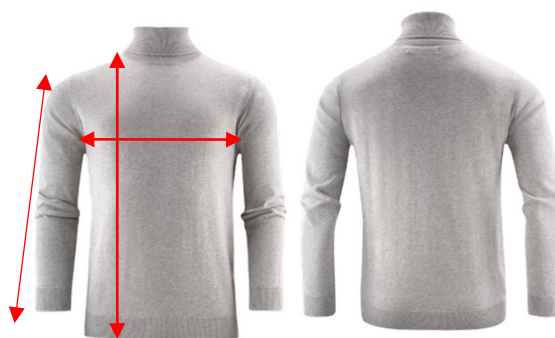

SIZE CHART

Brand: JAMES HARVEST SPORTSWEAR

Style: 2112513 ASHLAND TURTLE

	S	M	L	XL	XXL	3XL
body lenght	67	69	71	73	75	77
1/2 chest	48	51	54	58	62	66
Sleevelenght	62,5	64	65	67	68,5	70

All measurements are indicative with minimum tolerance of 1 cm